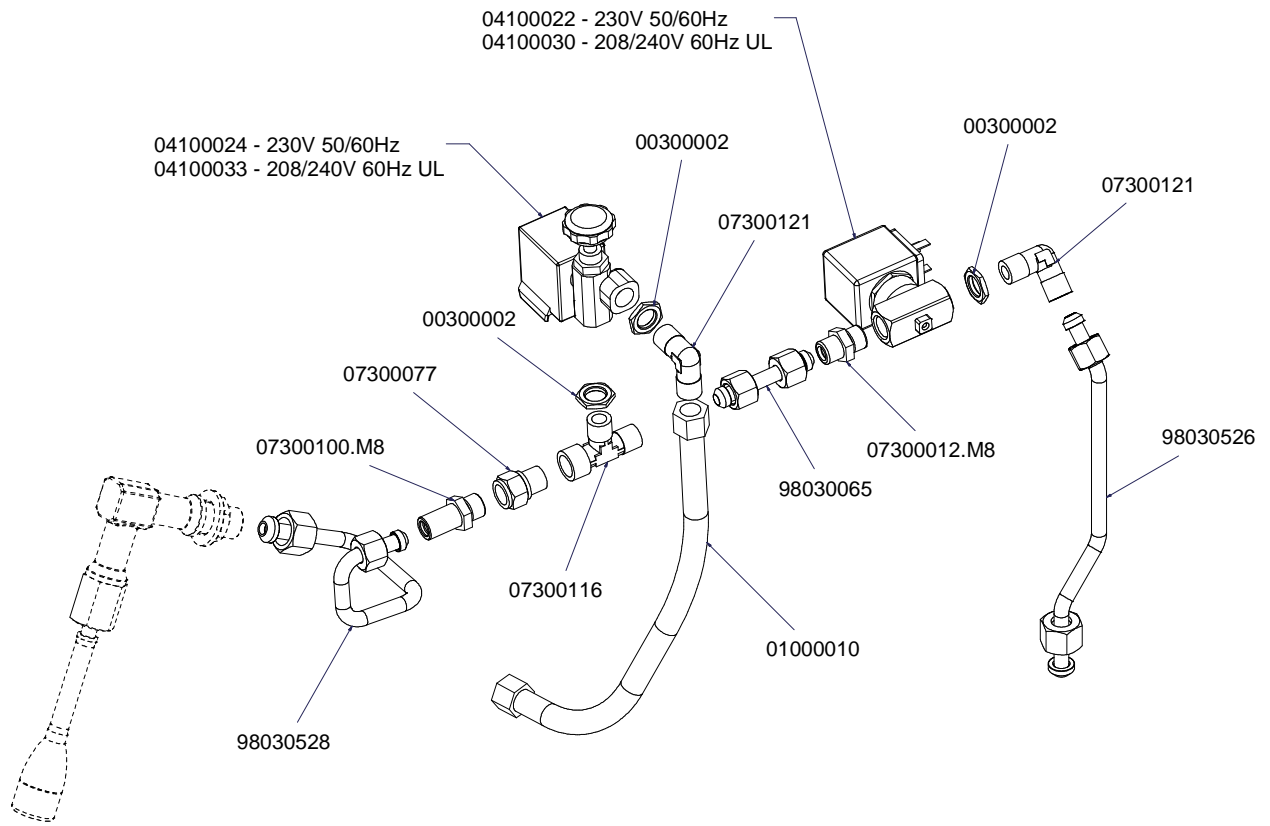

COMPONENTI MISCELATORE ACQUA CALDA HOT/COLD WATER MIXER COMPONENTS

* = SPECIFICARE VERSIONE